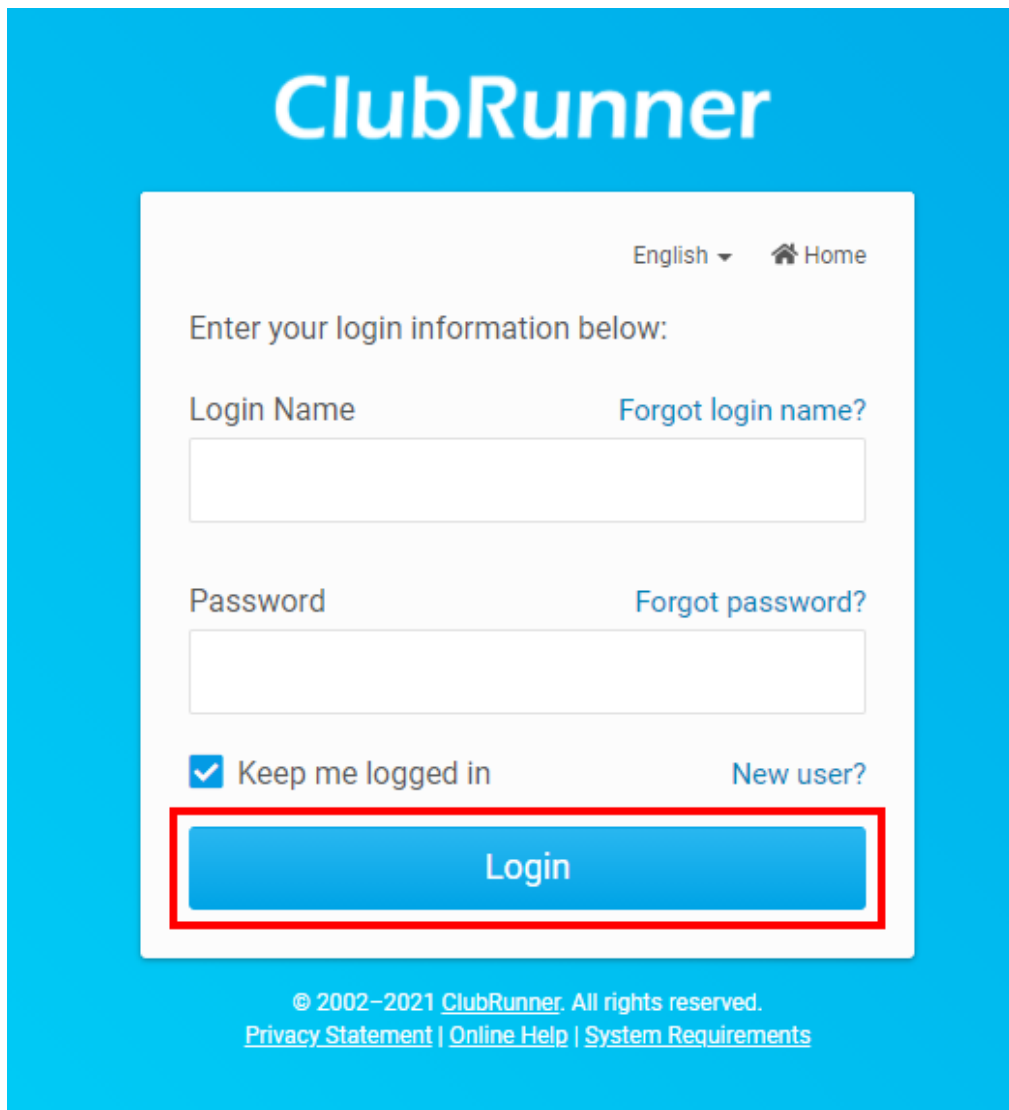

2. Next you will be taken to the Login screen. Here you can enter your **Login Name** and **Password**. If you are new or have forgotten your login or password, please read this article: [I Cannot Login to ClubRunner](#). If you need further assistance, your site administrator can provide you with this information. If you are the site administrator, your information was provided to you by ClubRunner.

**Note:** For security reasons, your password is hidden when you enter it. Take extra care to enter it correctly.

# ClubRunner

English ▾  Home

Enter your login information below:

Login Name

[Forgot login name?](#)

Password

[Forgot password?](#)

Keep me logged in

[New user?](#)

Login

© 2002–2021 ClubRunner. All rights reserved.  
[Privacy Statement](#) | [Online Help](#) | [System Requirements](#)

3. When you have entered your information, click the **Login** button. If it does not let you in then the user name or password is incorrect. Please read this article: [I Cannot Login to ClubRunner](#) which will provide you with your login name and reset your password.